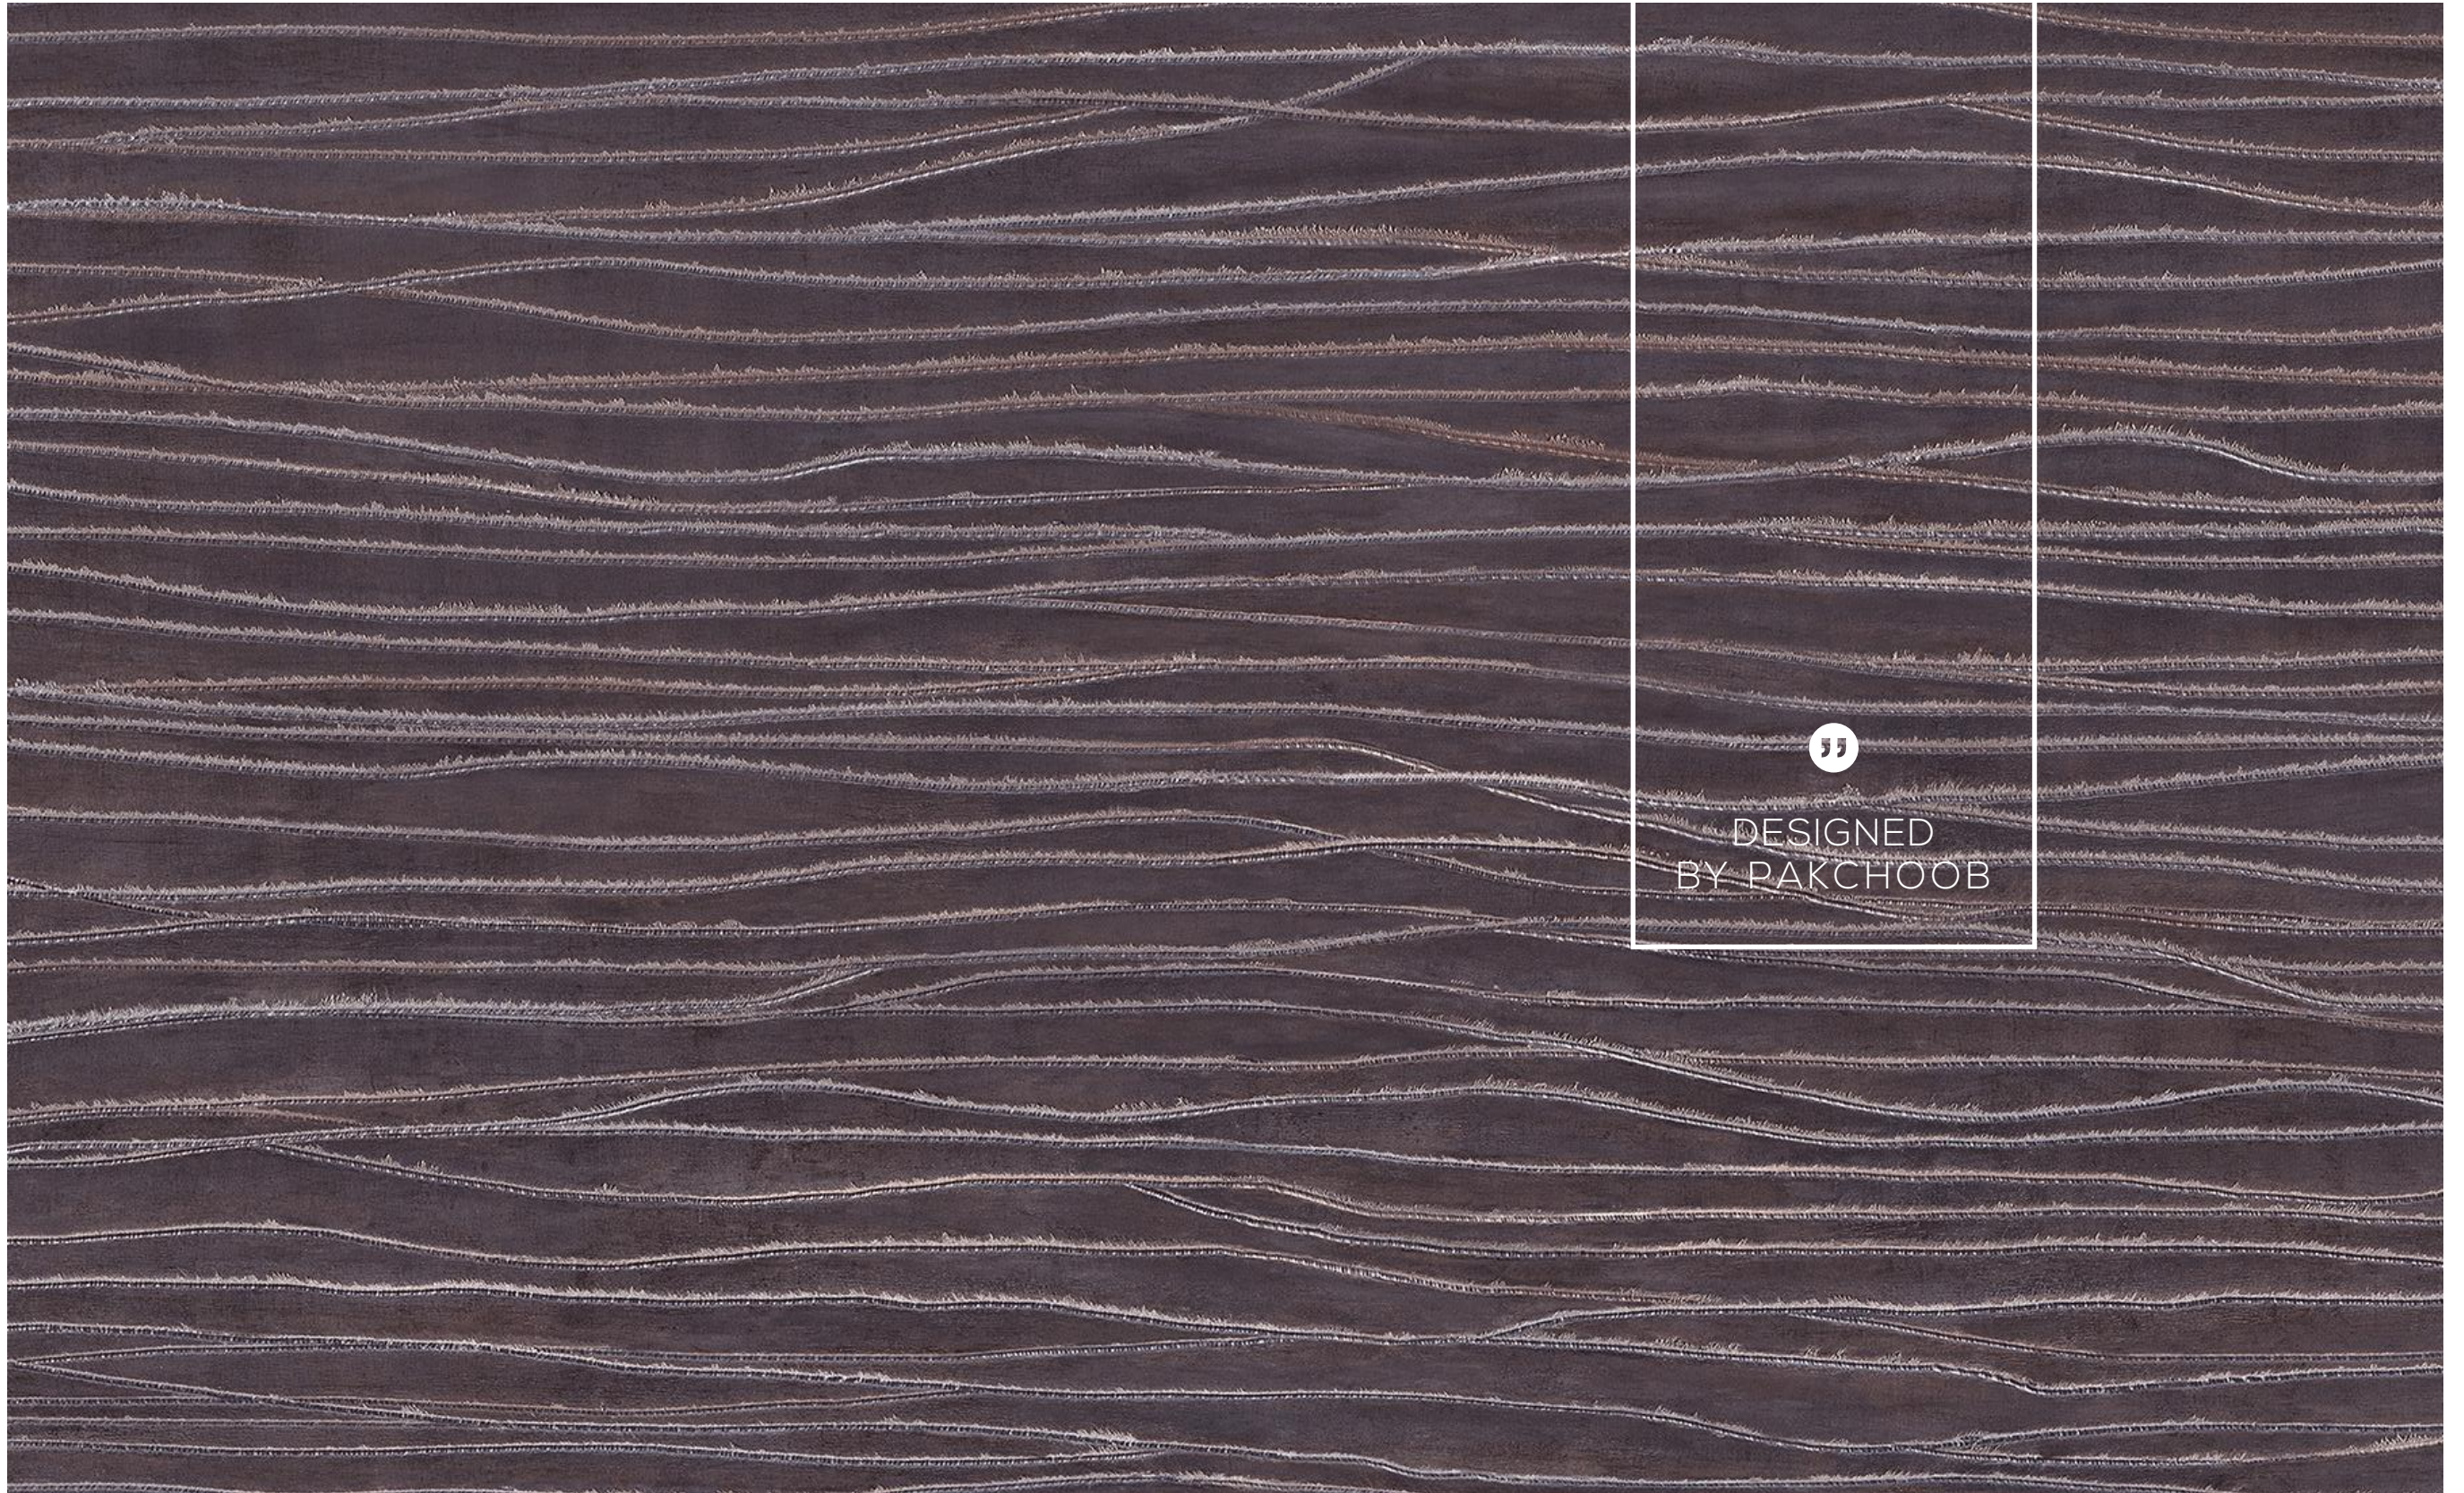

218

PLASMA - 8812

”
DESIGNED
BY PAKCHOOB

COLOR OF THE ABOVE PRODUCT CAN BE DIFFERENT FROM ACTUAL ONE!