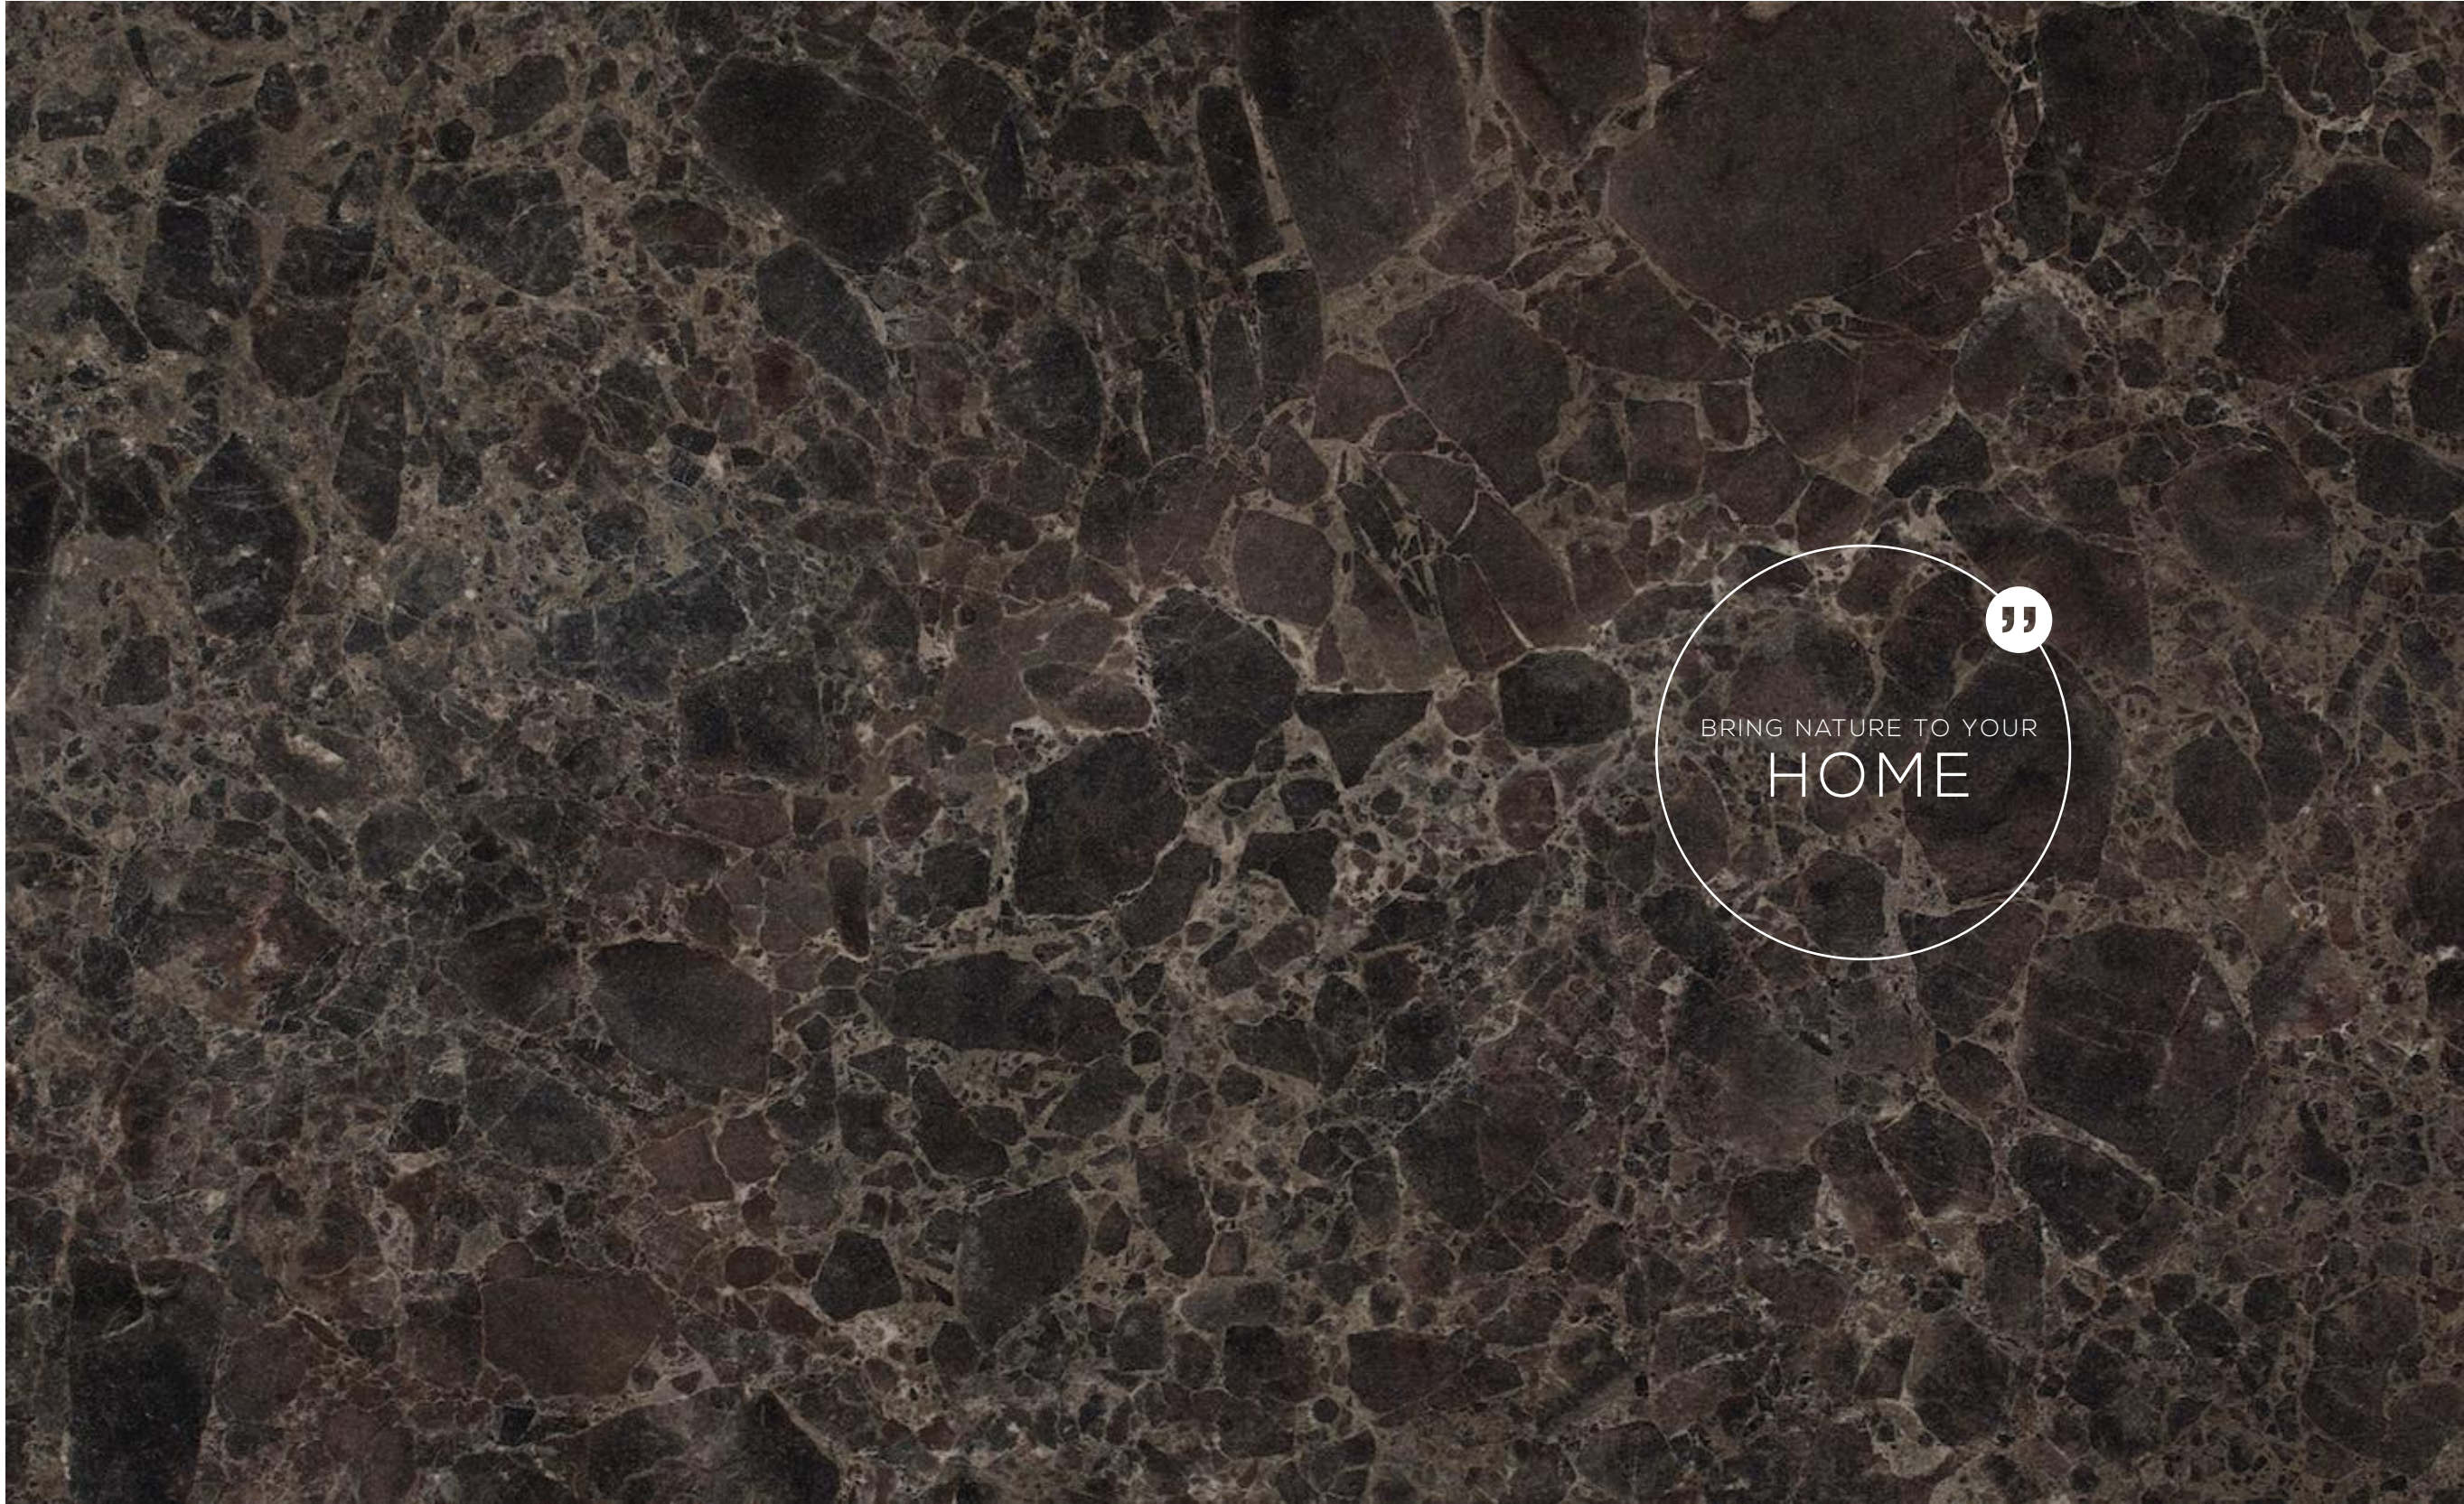

210

DLUX - 9925

”
BRING NATURE TO YOUR
HOME

COLOR OF THE ABOVE PRODUCT CAN BE DIFFERENT FROM ACTUAL ONE!