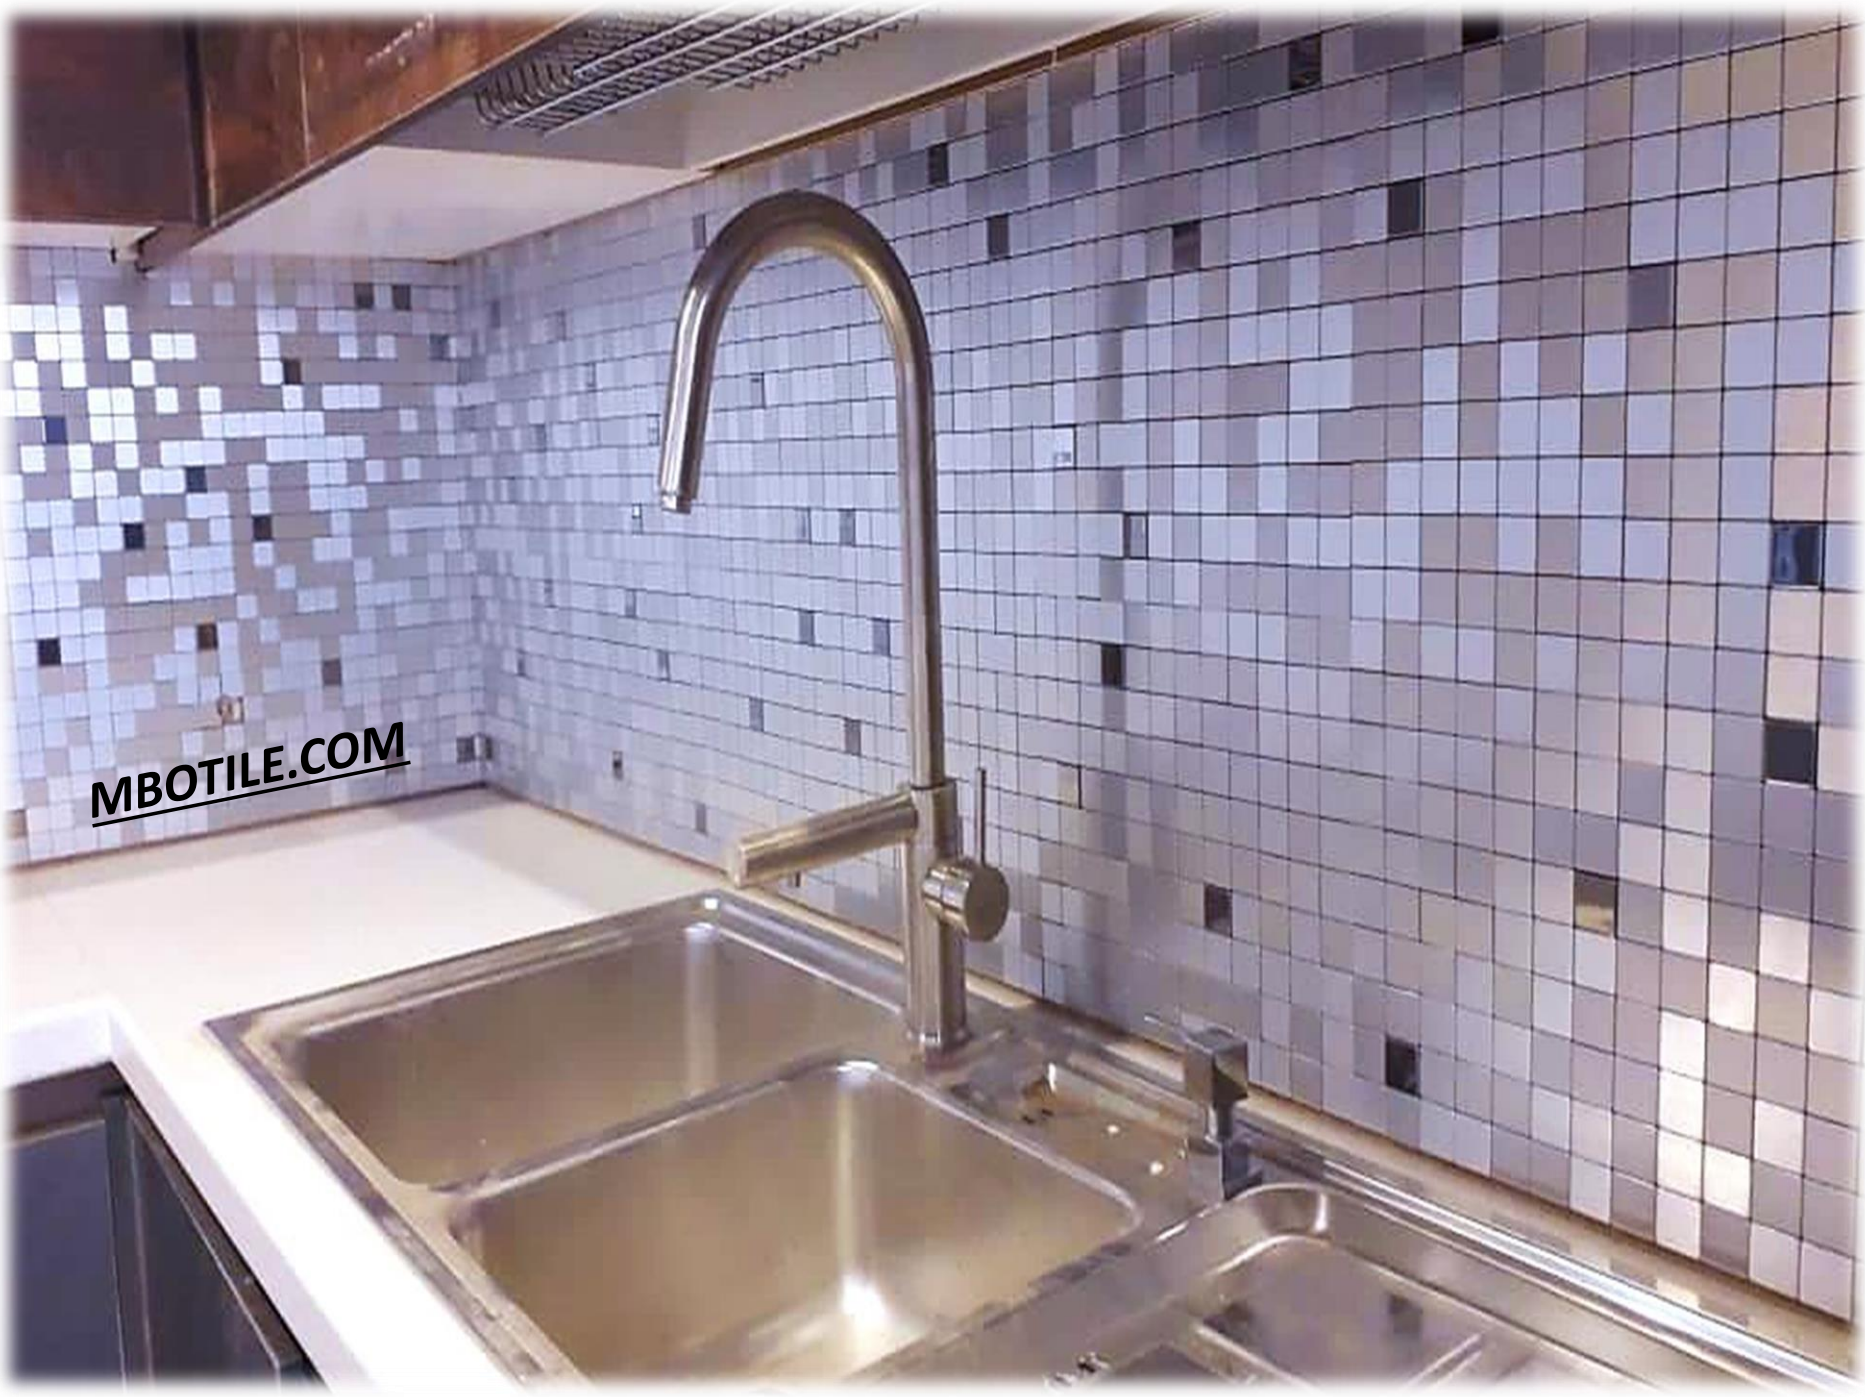

Silver

& mirror

Tile(cm):

31*31

Block(mm):

25*25

MBOTILE.COM

MBOTILE.COM