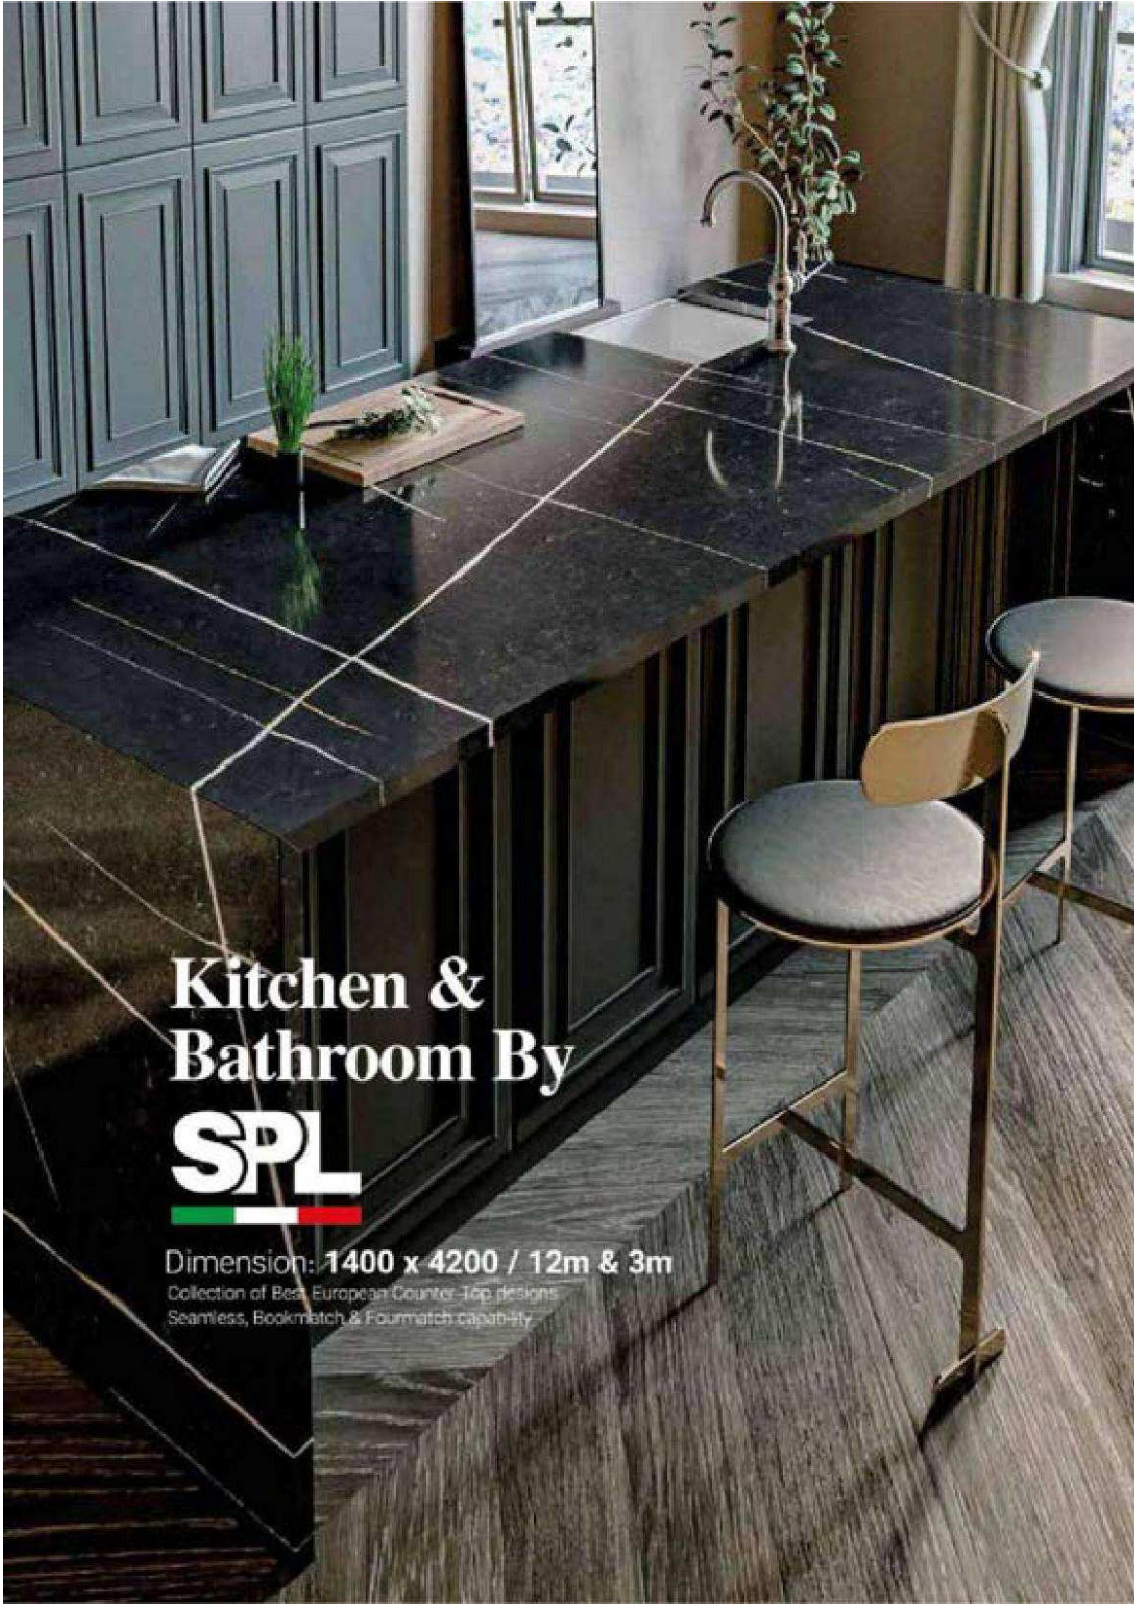

**Kitchen &
Bathroom By**

Dimension: **1400 x 4200 / 12m & 3m**
Collection of Best European Counter-Top designs
Seamless, Bookmatch & Fourmatch capability